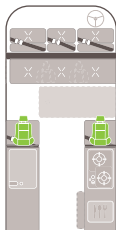

Seat compliance

Overseas child restraints cannot be used in Australia because they do not comply with Australian Standards and do not display an Australian Standards logo.

Vehicles and anchor points

Campers

Crib+

2 anchor points in roof.
1 centre anchor point on the back of the seat.

Condo Gen 1 & Sunseeker

2 anchor points in roof

Condo Gen 2

2 anchor points underneath rear seat

Big Kahuna

2 anchor points located behind headrests of forward-facing seats in rear